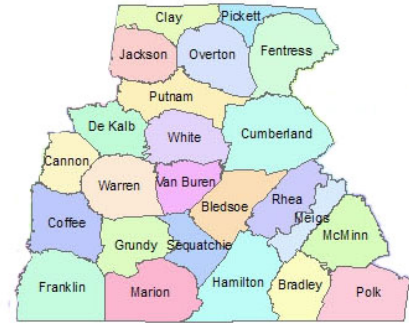

**Marion County
Region II
John Graham**

Superintendent of Highways
 P.O. Box 46
 513 East Valley Rd.
 Jasper, TN 37347
 Phone: (423) 942-2581
 Fax: (423) 942-2592
 marionhwy@aol.com
 Elected 1995

Marion County Seat - Jasper

Created 1817 from Indian lands; named in honor of Francis Marion (1732-1795), continental and Revolutionary War officer whose guerilla tactics in the Revolutionary War won him the title "Swamp Fox."

General Information and Contacts

Year Founded: 1817	Area: Kilometers: 1,294.58	SquareMiles: 499.84	Acres: 319,896
Highway Chief John Graham - (423) 942-2581 - marionhwy@aol.com	No. of Commissioners 15		
Development District Southeast Tennessee Development District	Grand Division East		
State Senate District(s) Sen. Andy Berke D - 10			
State House District(s) Rep. Bill Harmon D - 37			