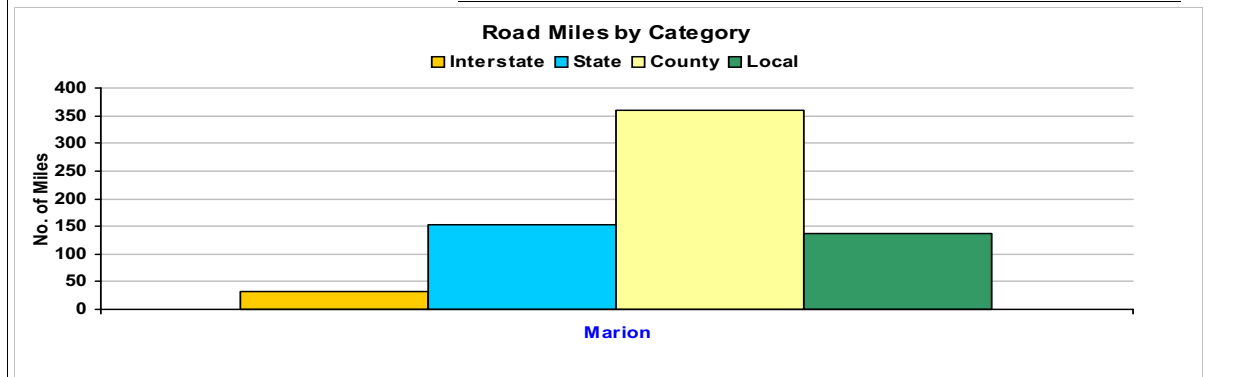

Highway Officials and Road Miles

Source: TN Department of Transportation

Elect/Appt. Hwy Supt.	Next Elect. Year	TDOT Region	No. Regis. Vehicles	Inter. Road Miles	State Road Miles	County Road Miles	City Road Miles	Total Road Miles
Elected	2008	Region II	79,750	32	153	360	138	683