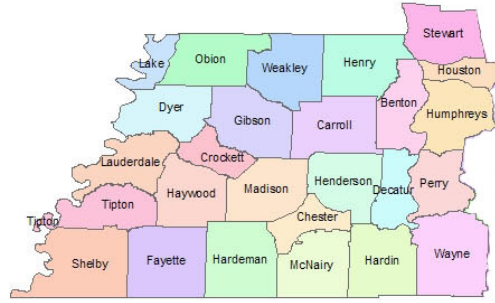

**Crockett County  
Region IV  
Milton Legions**

**Highway Supervisor**  
P.O. Box 6  
Alamo, TN 38001  
Phone: (731) 696-2244  
Fax: (731) 696-5770  
miltonlegions@crocketttn.com  
Appointed 2008

**Crockett County Seat - Alamo**

*Created 1871 from Haywood, Madison, Dyer and Gibson counties; named in honor of David Crockett (1786-1836), frontier humorist, author, soldier, state legislator, U.S. congressman, defender and a casualty of the Alamo in the Texas war for independence.*