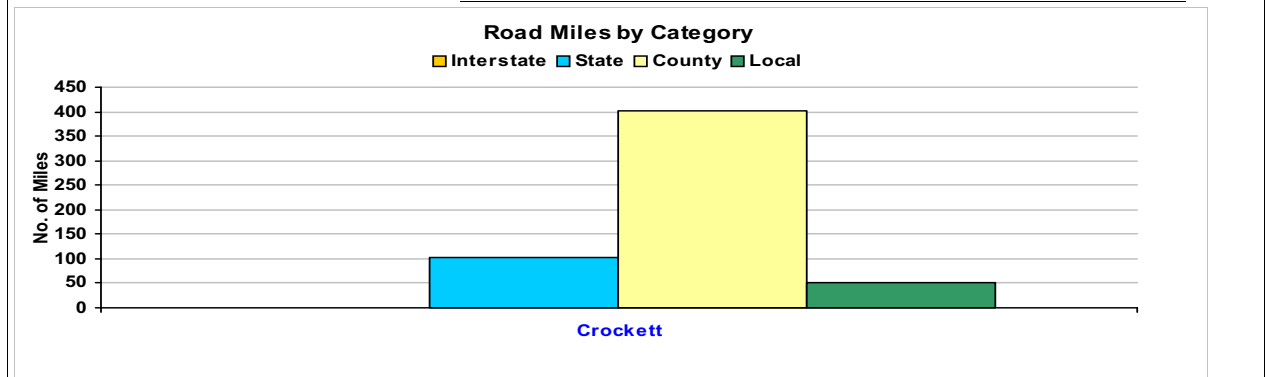

Highway Officials and Road Miles

Source: TN Department of Transportation

Elect/Appt. Hwy Supt.	Next Elect. Year	TDOT Region	No. Regis. Vehicles	Inter. Road Miles	State Road Miles	County Road Miles	City Road Miles	Total Road Miles
Appointed	N/A	Region IV	12,350	0	102	402	50	554