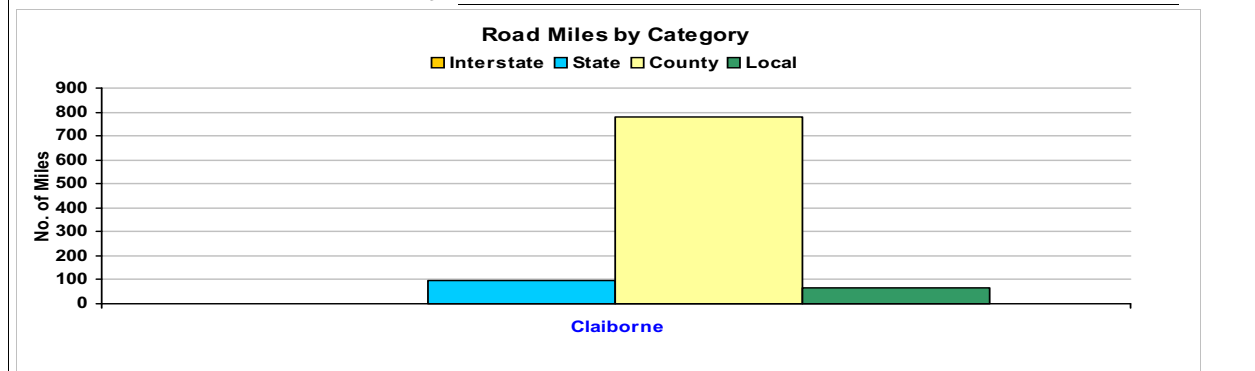

Highway Officials and Road Miles

Source: TN Department of Transportation

Elect/Appt. Hwy Supt.	Next Elect. Year	TDOT Region	No. Regis. Vehicles	Inter. Road Miles	State Road Miles	County Road Miles	City Road Miles	Total Road Miles
Elected	2008	Region I	33,021	0	98	780	68	946